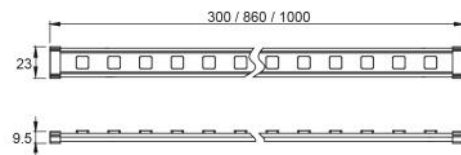

Website

燈體 | 鋁擠型
側蓋 | 工程塑膠
防護等級 | IP65

Luminaire | Aluminium extrusion
Side cover | Engineering plastic
Protection class | IP65

安裝固定 Installation and fixing :

彈簧扣夾固定 Spring clip fixing

強力磁鐵吸附 Strong magnet adsorption

Unit : mm

光源 Light source	瓦數 Wattage	額定電壓 Voltage	色溫 CCT	發光角度 Beam angle
LED	0.9W = 300mm 2.5W = 860mm 3.2W = 1000mm	DC24V	2200K / 3000K / 4000K / 5700K RGBW (4000K)	105°