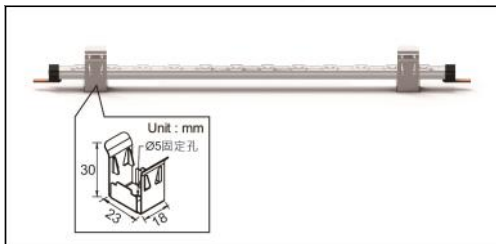

RGB 線性燈

LINE RANGE

QT25 Gen2

可選高低色溫或 RGB 光源，可被 DMX512 訊號控制燈光顏色。燈具使用彈簧扣夾安裝或強力磁鐵吸附，安裝維護快速便利。可應用於燈光展演、椅下空間、氛圍營造和輪廓照明。

Choice of various color temperature or RGB light source with DMX512 control compatibility. The luminaire uses strong magnet or spring clip for quick and easy installation and maintenance. Suitable for lighting performance, indirect lighting, ambiance creation and contour lighting.

Website

燈體 | 鋁擠型
側蓋 | 工程塑膠
防護等級 | IP65

Luminaire | Aluminium extrusion
Side cover | Engineering plastic
Protection class | IP65

安裝固定 Installation and fixing :

彈簧扣夾固定 Spring clip fixing

強力磁鐵吸附 Strong magnet adsorption

Unit : mm

光源 Light source	瓦數 Wattage	額定電壓 Voltage	色溫 CCT	發光角度 Beam angle
LED	0.9W = 300mm 2.5W = 860mm 3.2W = 1000mm	DC24V	2200K / 3000K / 4000K / 5700K RGBW (4000K)	105°