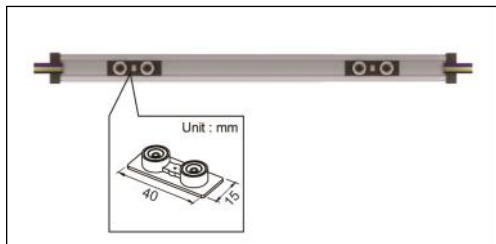

RGB 線性燈

LINE RANGE

QT25 Gen2

可選高低色溫或 RGB 光源，可被 DMX512 訊號控制燈光顏色。燈具使用彈簧扣夾安裝或強力磁鐵吸附，安裝維護快速便利。可應用於燈光展演、椅下空間、氛圍營造和輪廓照明。

Choice of various color temperature or RGB light source with DMX512 control compatibility. The luminaire uses strong magnet or spring clip for quick and easy installation and maintenance. Suitable for lighting performance, indirect lighting, ambiance creation and contour lighting.

Website

燈體 | 鋁擠型
側蓋 | 工程塑膠
防護等級 | IP65

Luminaire | Aluminium extrusion
Side cover | Engineering plastic
Protection class | IP65

安裝固定 Installation and fixing :

彈簧扣夾固定 Spring clip fixing

強力磁鐵吸附 Strong magnet adsorption

Unit : mm

光源 Light source	瓦數 Wattage	額定電壓 Voltage	色溫 CCT	發光角度 Beam angle
LED	0.9W = 300mm 2.5W = 860mm 3.2W = 1000mm	DC24V	2200K / 3000K / 4000K / 5700K RGBW (4000K)	105°